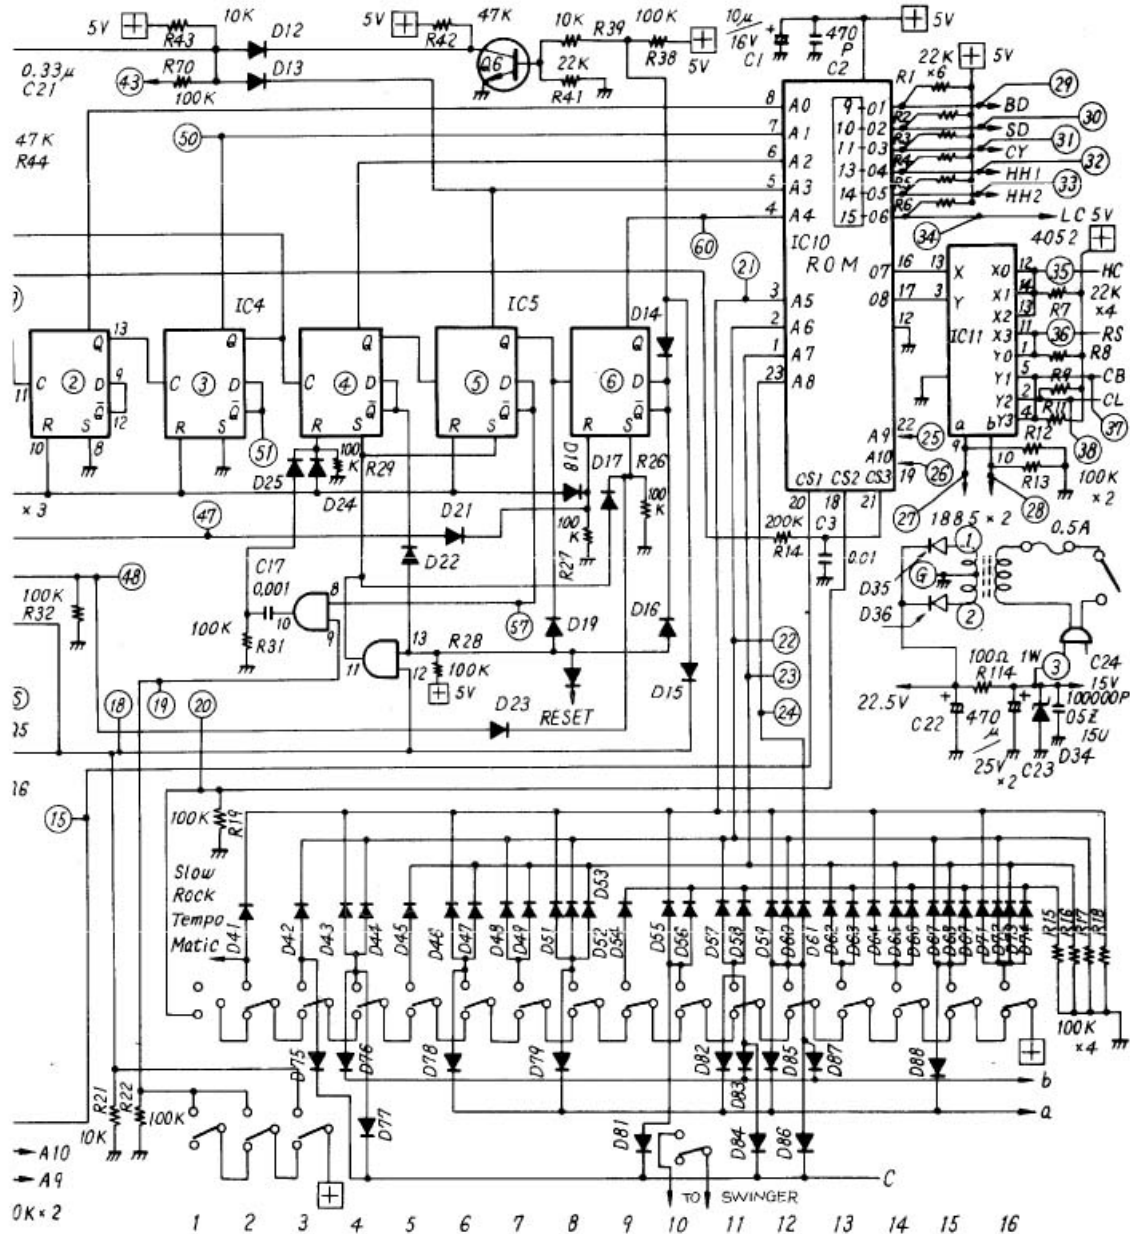

KORG RHYTHM

KR-55

Service Schematics

Sound
Revolution
KORG

KR-55 BLOCK DIAGRAM

KR-55 CIRCUIT DIAGRAM KLM-198

KR-55 CIRCUIT DIAGRAM KLM-198

R 10, 20, 30, 40, 50, 60, 90, 110
 C 37, 38, 39, 40, 50, 70, 80, 89, 59
 D

KR-55

CIRCUIT DIAGRAM KLM-199

BASS DRUM, SNARE DRUM

KR-55

RIMSHOT, CLAVES, COWBELL

KR-55

KR-55