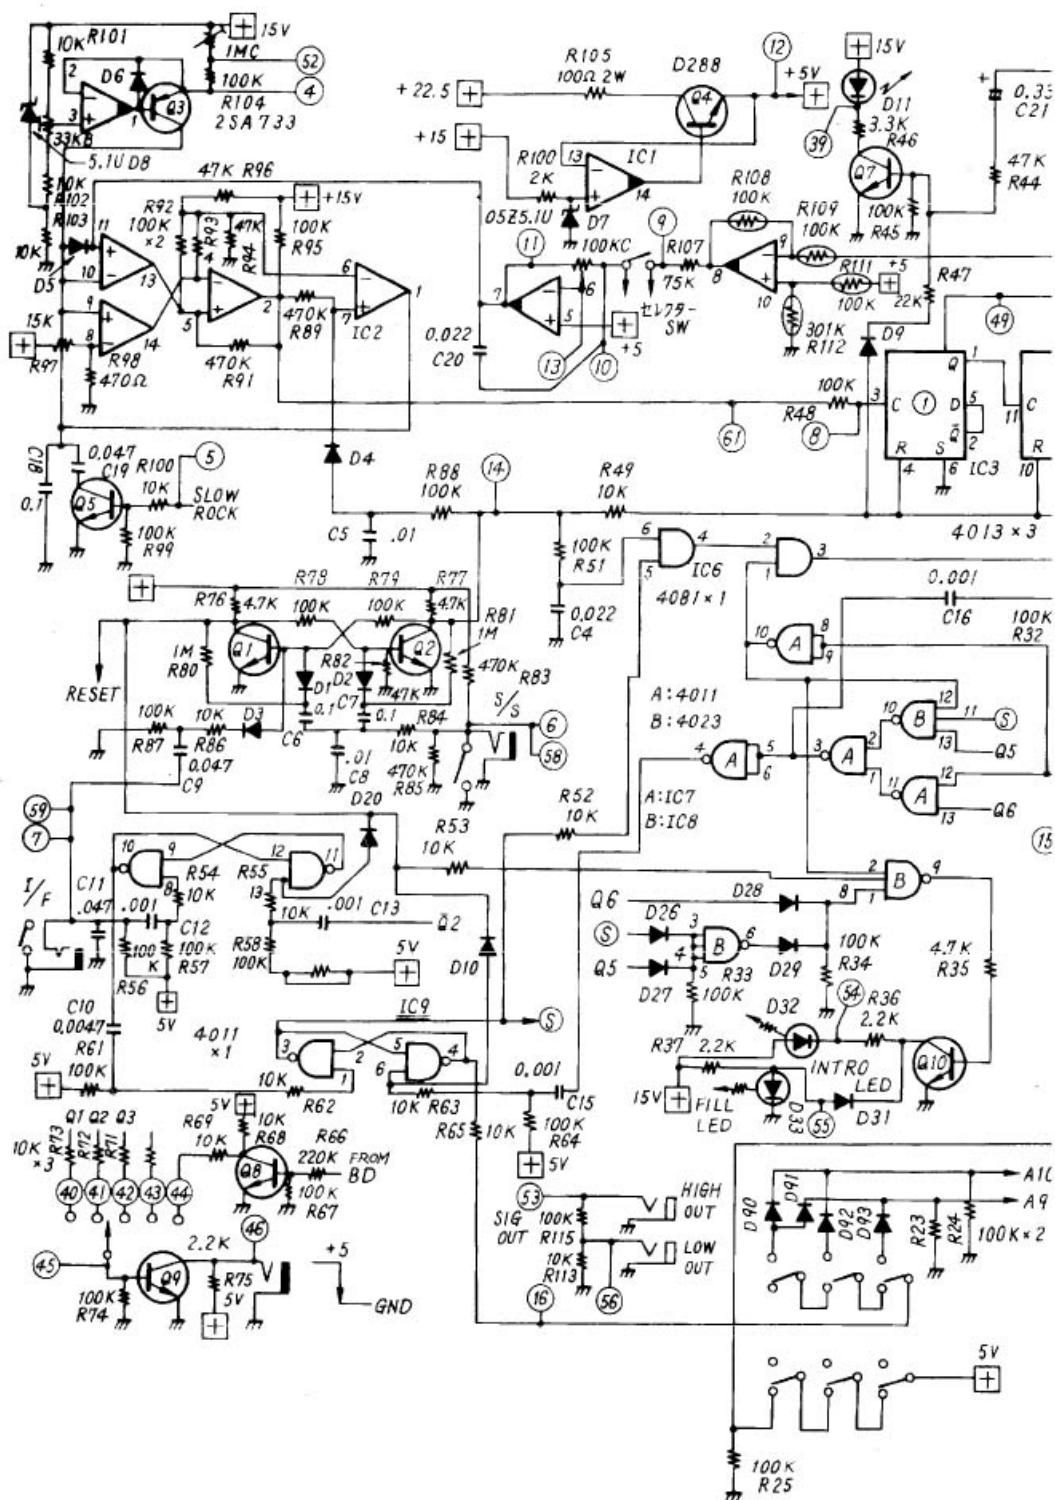

KORG RHYTHM

KR-55

Service Schematics

Sound
Revolution
KORG

KR-55 BLOCK DIAGRAM

KR-55 CIRCUIT DIAGRAM KLM-198

KR-55 CIRCUIT DIAGRAM KLM-198

R 10, 20, 30, 40, 50, 60, 90, 110
 C 37, 38, 39, 40, 50, 70, 80, 89, 59
 D

KR-55

CIRCUIT DIAGRAM KLM-199

BASS DRUM, SNARE DRUM

KR-55

RIMSHOT, CLAVES, COWBELL

KR-55

KR-55