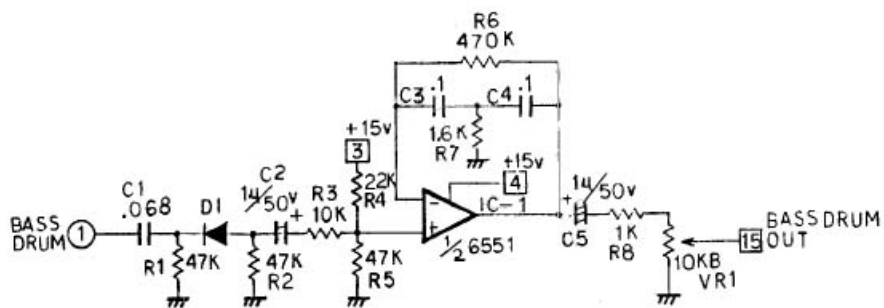

KORG RHYTHM

KR-55

Service Schematics

Sound
Revolution
KORG

KR-55 BLOCK DIAGRAM

KR-55 CIRCUIT DIAGRAM KLM-198

KR-55 CIRCUIT DIAGRAM KLM-198

R 10, 20, 30, 40, 50, 60, 90, 110
 C 37, 38, 39, 40, 50, 70, 80, 89, 59
 D

KR-55

CIRCUIT DIAGRAM KLM-199

BASS DRUM, SNARE DRUM

KR-55

RIMSHOT, CLAVES, COWBELL

KR-55

KR-55