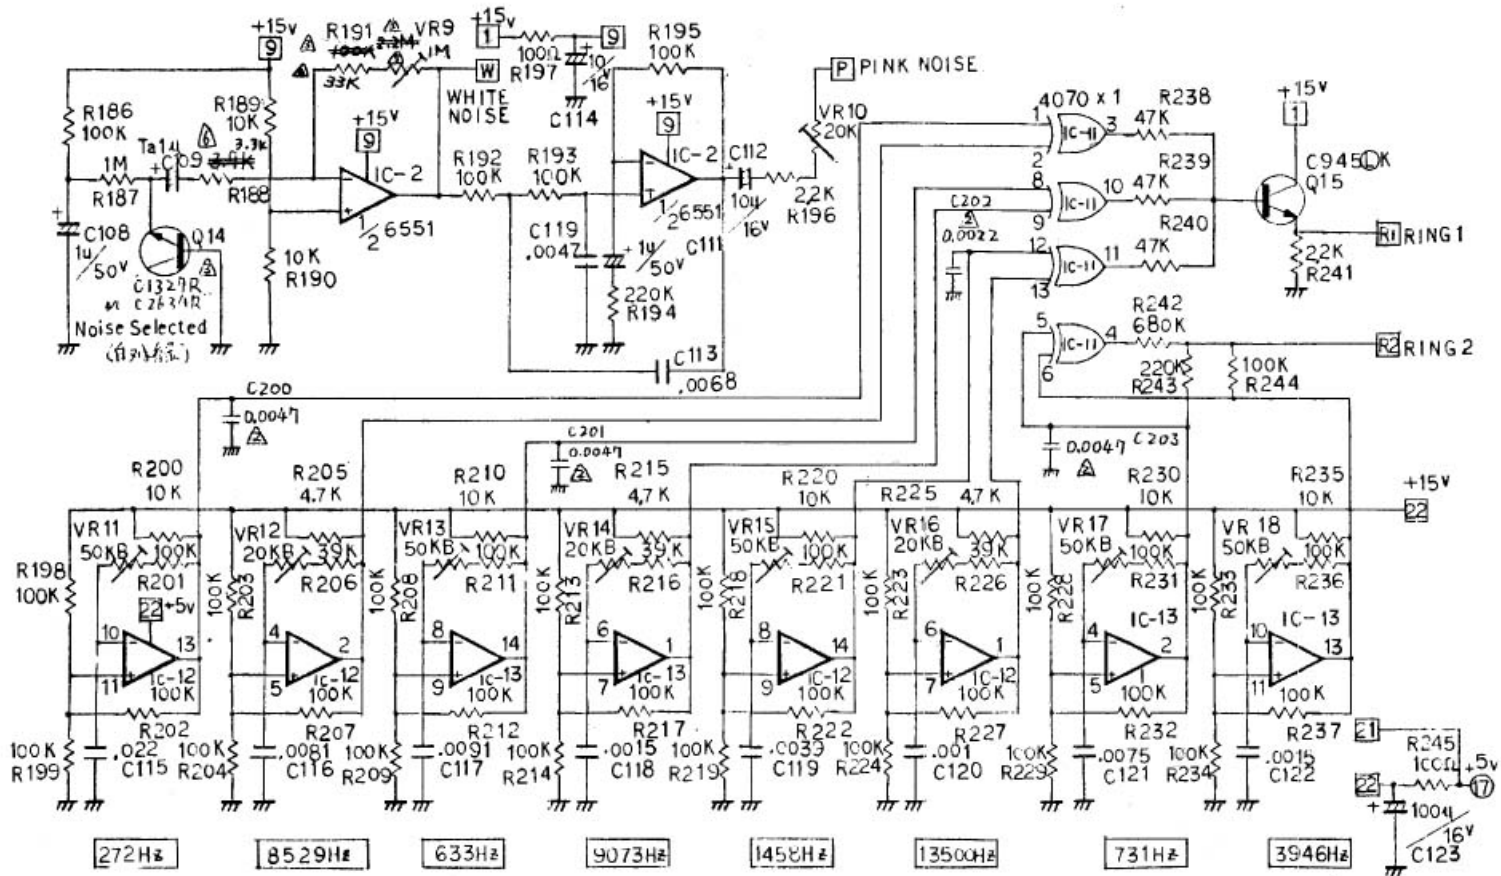

KORG RHYTHM

KR-55

Service Schematics

Sound
Revolution
KORG

KR-55 BLOCK DIAGRAM

KR-55 CIRCUIT DIAGRAM KLM-198

KR-55 CIRCUIT DIAGRAM KLM-198

R 10, 20, 30, 40, 50, 60, 90, 110
 C 37, 38, 39, 40, 50, 70, 80, 89, 59
 D

KR-55

CIRCUIT DIAGRAM KLM-199

BASS DRUM, SNARE DRUM

KR-55

RIMSHOT, CLAVES, COWBELL

KR-55

KR-55