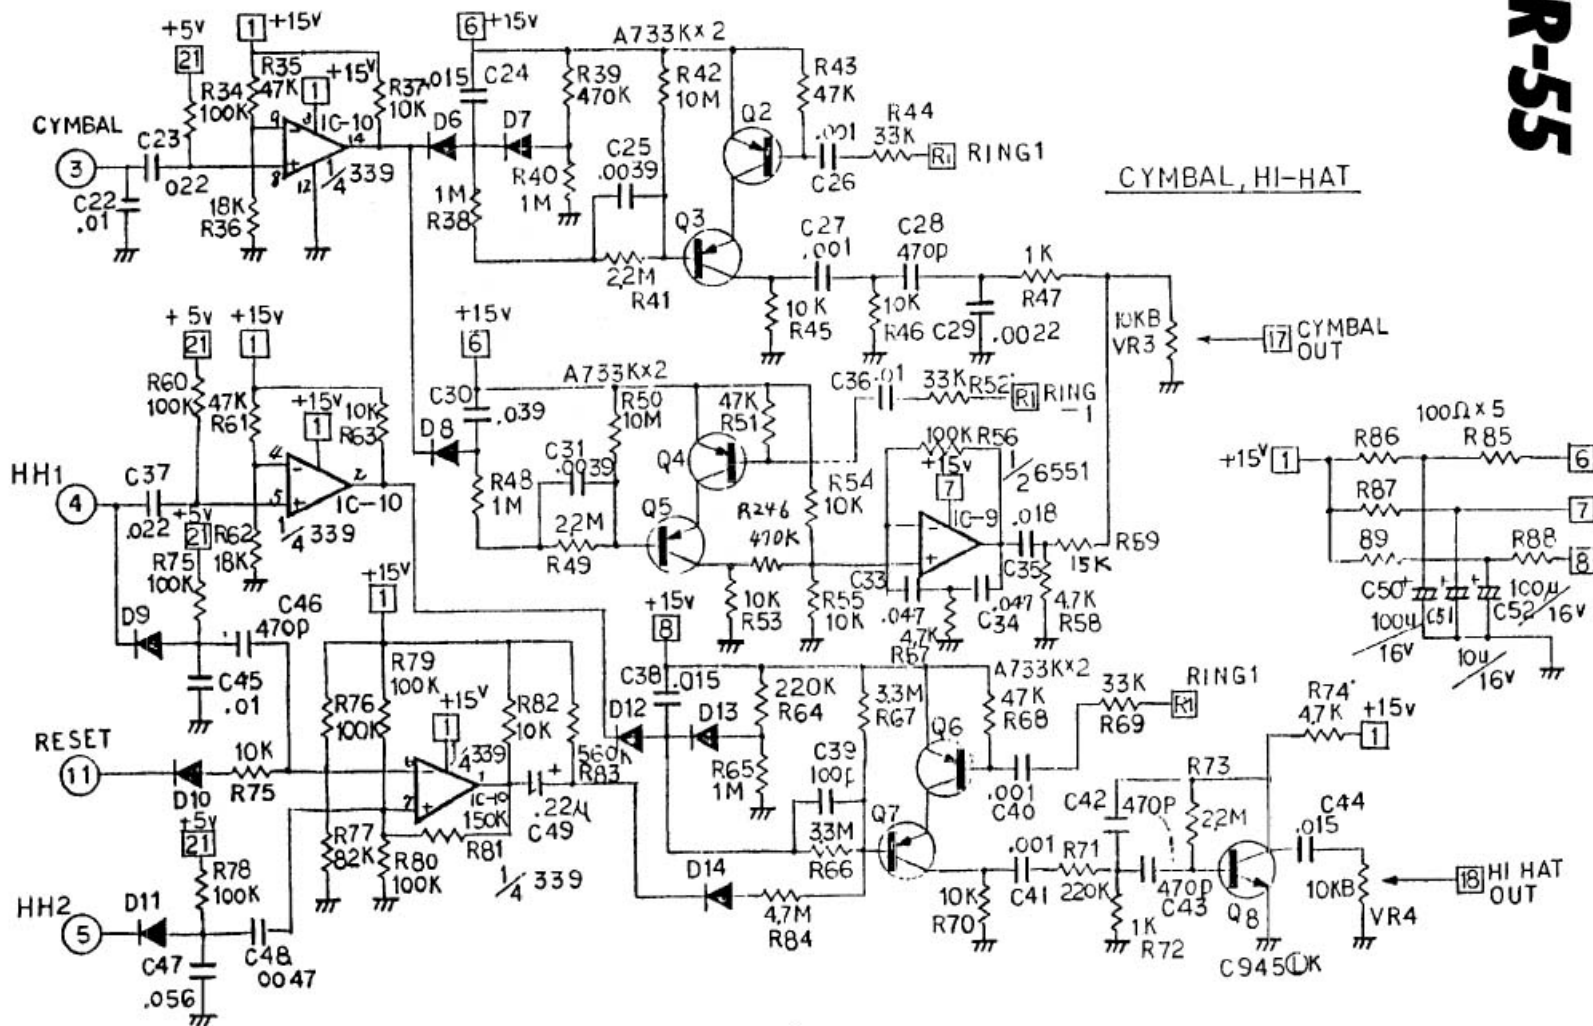

KORG RHYTHM

KR-55

Service Schematics

Sound
Revolution
KORG

KR-55 BLOCK DIAGRAM

KR-55 CIRCUIT DIAGRAM KLM-198

KR-55 CIRCUIT DIAGRAM KLM-198

R 10, 20, 30, 40, 50, 60, 90, 110
 C 37, 38, 39, 40, 50, 70, 80, 89, 59
 D

KR-55

CIRCUIT DIAGRAM KLM-199

BASS DRUM, SNARE DRUM

KR-55

RIMSHOT, CLAVES, COWBELL

KR-55

KR-55